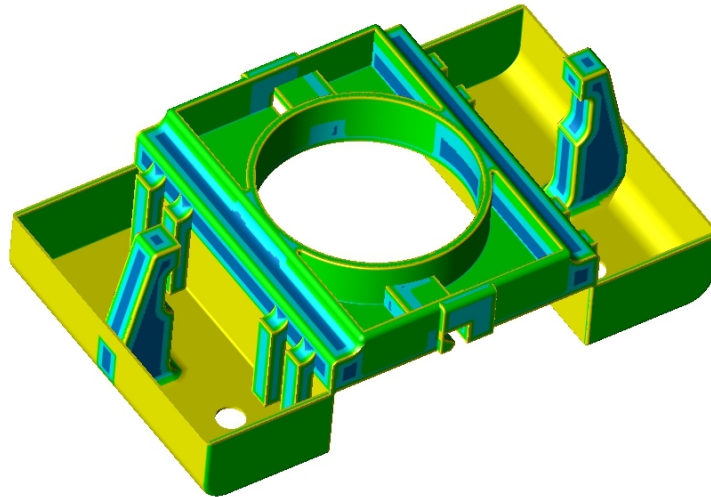

Lid - Thickness Report

Max Thickness = 3.54

Thickness Ranges

Yellow	0 - 0.40
Green	0.40 - 1.00
Cyan	1.00 - 2.00
Blue	2.00 - 5.00
Magenta	5.00 - 10.00
Pink	> 10.00

Sharp Corners